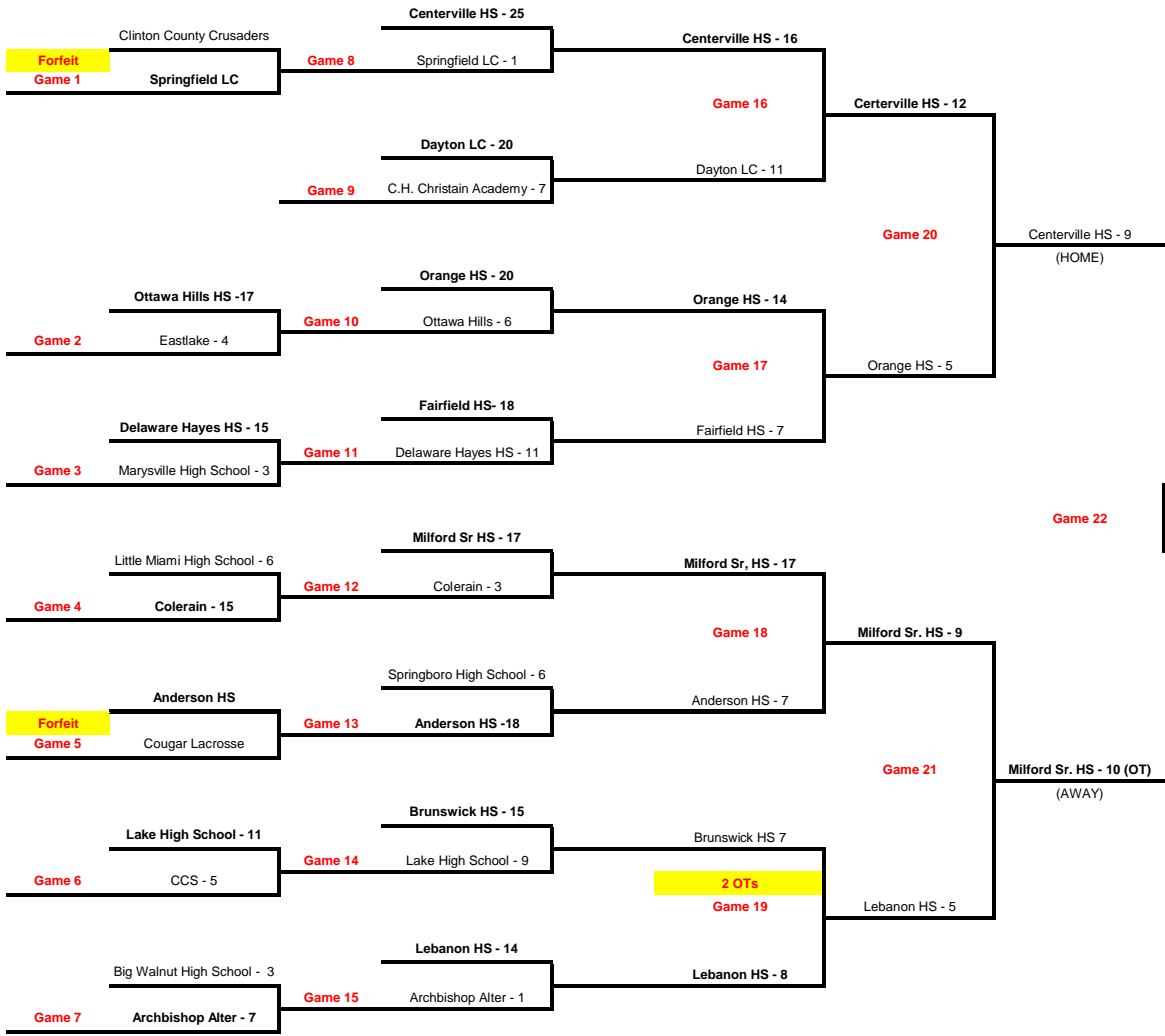

DIVISION II

Thursday 5/20/2010 Play-In 7:30 PM	Saturday 5/22/2010 First Round 3:00 PM	Wednesday 5/26/2010 Regional Semi-Finals 7:30 PM	Saturday 5/29/2010 Regional Finals 3:00 PM	Wednesday 6/2/2010 Semi-Finals 7:30 PM	Saturday 6/5/2010 Finals 4:00 PM
---------------------------------------------	-------------------------------------------------	-----------------------------------------------------------	-----------------------------------------------------	-------------------------------------------------	-------------------------------------------

Thursday 5/20/2010 Play-In 7:30 PM	Saturday 5/22/2010 1st Round 3:00 PM	Wednesday 5/26/2010 No Games	Saturday 5/29/2010 Quarter-Finals 3:00 PM	Wednesday 6/2/2010 Semi-Finals 7:30 PM	Saturday 6/5/2010 Finals 1:00 PM
---------------------------------------------	-----------------------------------------------	------------------------------------	----------------------------------------------------	-------------------------------------------------	-------------------------------------------