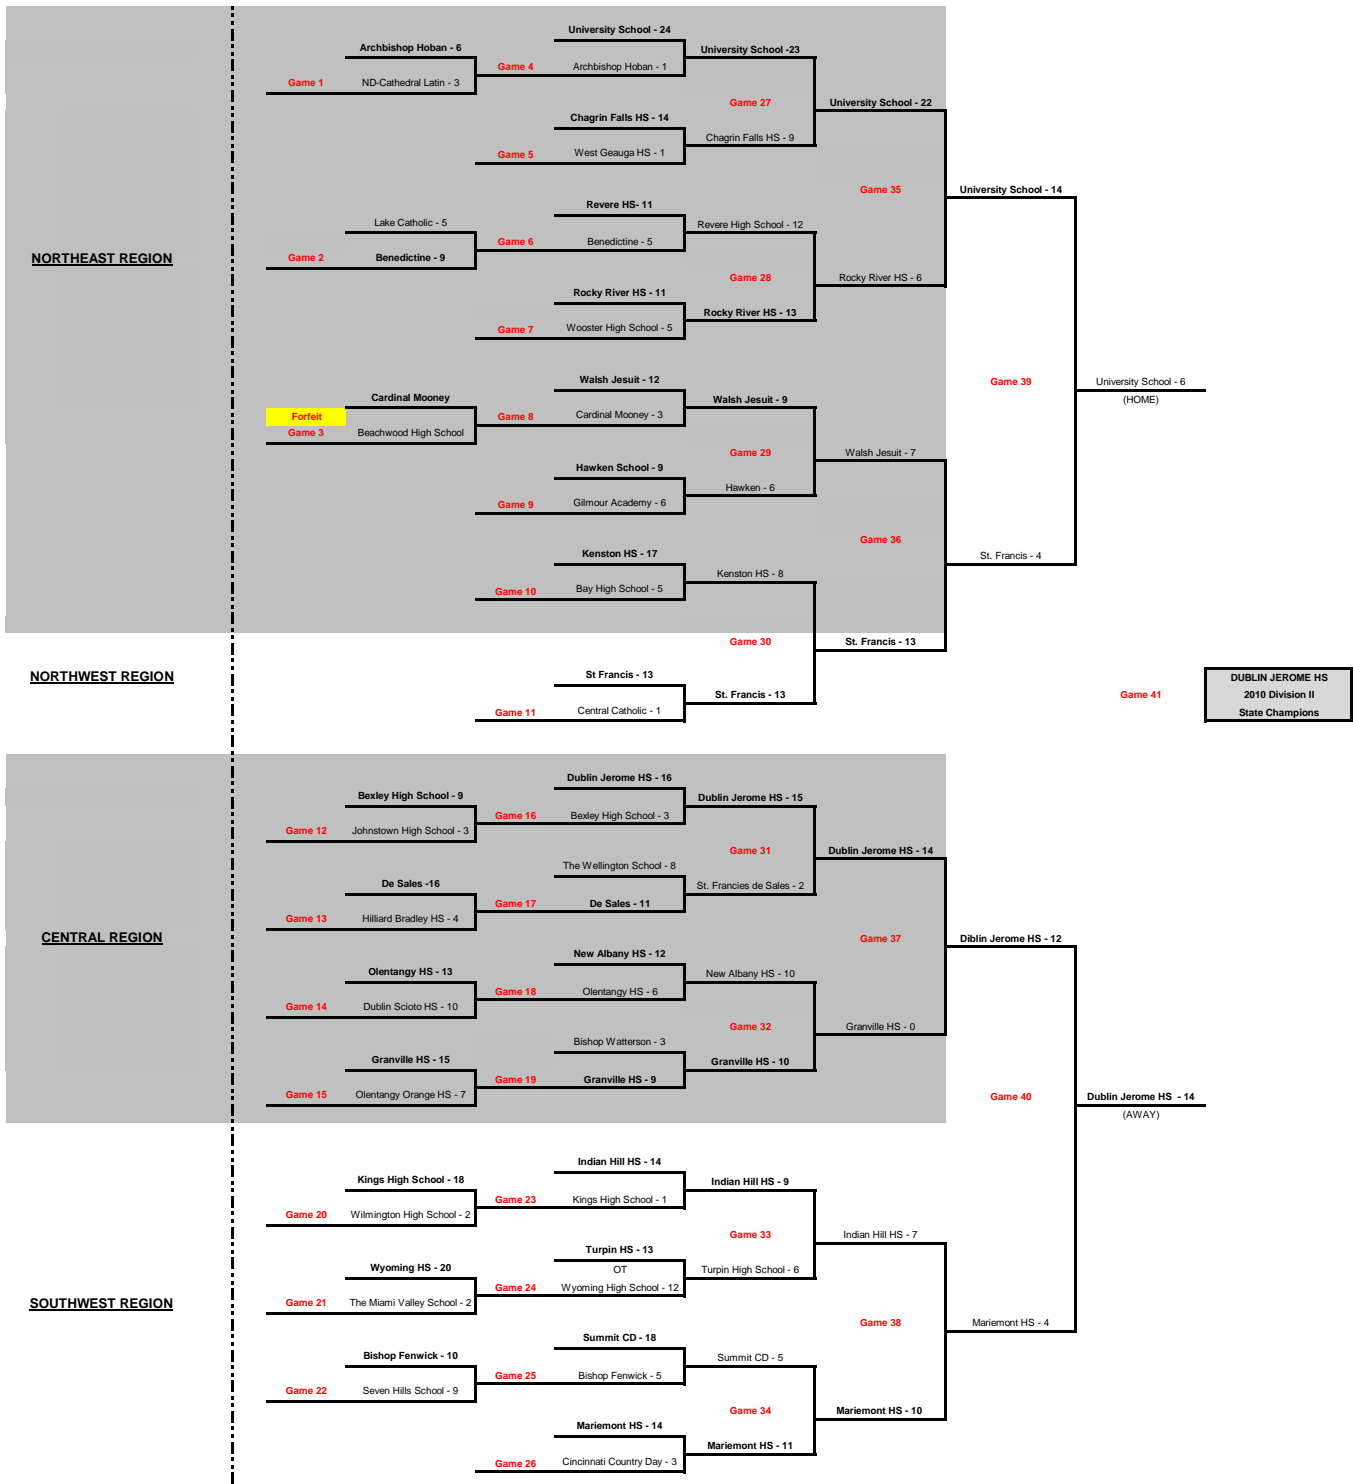

DIVISION II

Thursday 5/20/2010 Play-In 7:30 PM	Saturday 5/22/2010 First Round 3:00 PM	Wednesday 5/26/2010 Regional Semi-Finals 7:30 PM	Saturday 5/29/2010 Regional Finals 3:00 PM	Wednesday 6/2/2010 Semi-Finals 7:30 PM	Saturday 6/5/2010 Finals 4:00 PM
---------------------------------------------	-------------------------------------------------	-----------------------------------------------------------	-----------------------------------------------------	-------------------------------------------------	-------------------------------------------

Thursday 5/20/2010 Play-In 7:30 PM	Saturday 5/22/2010 1st Round 3:00 PM	Wednesday 5/26/2010 No Games	Saturday 5/29/2010 Quarter-Finals 3:00 PM	Wednesday 6/2/2010 Semi-Finals 7:30 PM	Saturday 6/5/2010 Finals 1:00 PM
---------------------------------------------	-----------------------------------------------	------------------------------------	----------------------------------------------------	-------------------------------------------------	-------------------------------------------